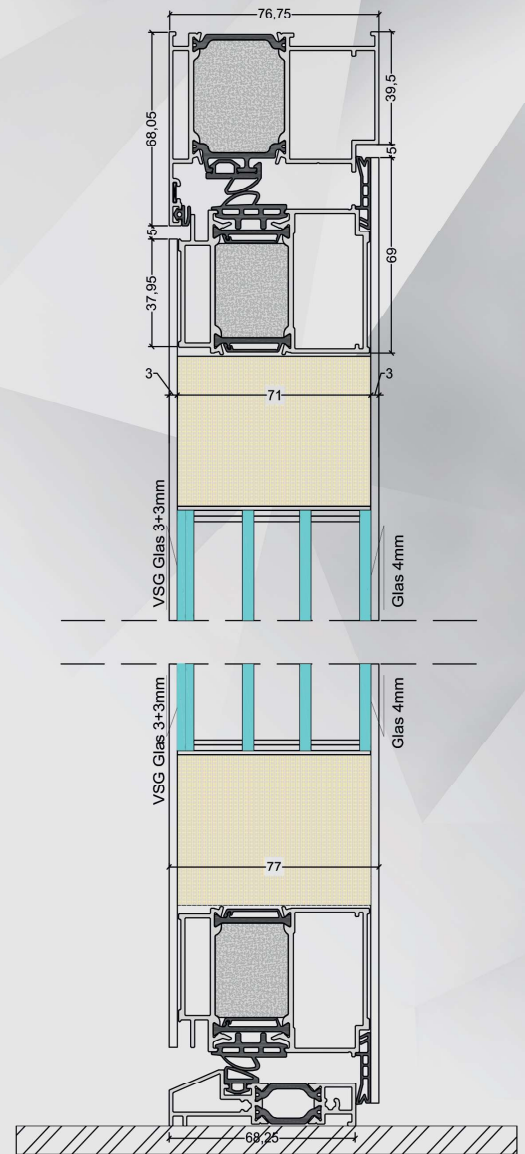

4 glasses, safety glass
outside 33.1+4+4+4

Safety cylinder
EX-200

Round rosette
EX-900

3D Hinge
EX-301

Inside Handle ID-20
EX-500

OUTSIDE HANDLE 800MM
V175.30.800

3 point hooklock

EX-100

AVANTAGE LINE

STANDARD EQUIPMENT

VERTICAL SECTION

ELEGRANDLINE